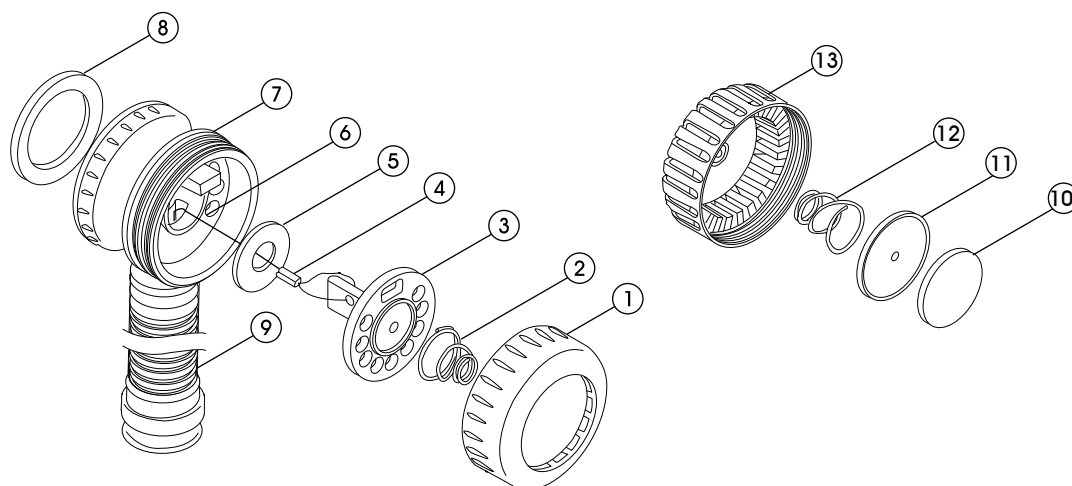

Quick valve / Safety valve for ecodiver gear set

No.	Code	Description
1	3302080126	EXSHAUST CAP QV S/M
2	3301200021	SPRING QV : ECODIVER S/M
3	3302080127	VALVE LEVER QV S/M
4	3301900001	COPPER NUT FOR STEEL CABLE FOR B.C.
5	3303480014	GASKET QV : ECODIVER S/M
6	3301200003	WIRE FOR B.C.
7	3302080128	VALVE CASE QV S/M
8	3303480010	GASKET L QV : ECODIVER S/M
9	3302180007	CORRUGATED HOSE QV S/M

No.	Code	Description
10	3303480013	VALVE SV ECODIVER
11	3302080129	VALVE RETAINER SV ECODIVER
12	3301200020	SPRING SV ECODIVER
13	3302080130	COVER SV ECODIVER

Quick valve / Safety valve for apollo 2000

No.	Code	Description
1	3302080131	EXHAUST CAP QV : APOLLO2000 SONF
2	3303480016	EXHAUST VALVE QV
3	3303480017	QV-4B HOUSING FOR B.C.
4	3302080132	QV-4B VALVE LEVER FOR B.C
5	3301900001	COPPER NUT FOR STEEL CABLE FOR B.C.
6	3301200023	QV-4B HOUSING FOR B.C.
7	3301200003	WIRE FOR B.C.
8	3302080133	QV-4B VALVE HOUSING FOR B.C
9	3303480018	GASKET QV : FOR APOLLO 2000 SONF
10	3302180008	BELLOWS : FOR APOLLO 2000 SONF

No.	Code	Description
11	3303480011	VALVE SV : FOR ECO DIVER, SONF
12	3302080134	VALVE RETAINER SV : FOR APOLLO 2000, SONF
13	3301200022	SPRING SV : FOR APOLLO 2000, SONF
14	3990504002	WASHER (B) FOR B.C.
15	3302080135	COVER SV : FOR APOLLO 2000, SONF
16	3302080017	PULL KNOB FOR OVER PRESSURE VALVE - USD
17	3304080035	CORD FOR B.C. (1.5x35MM)