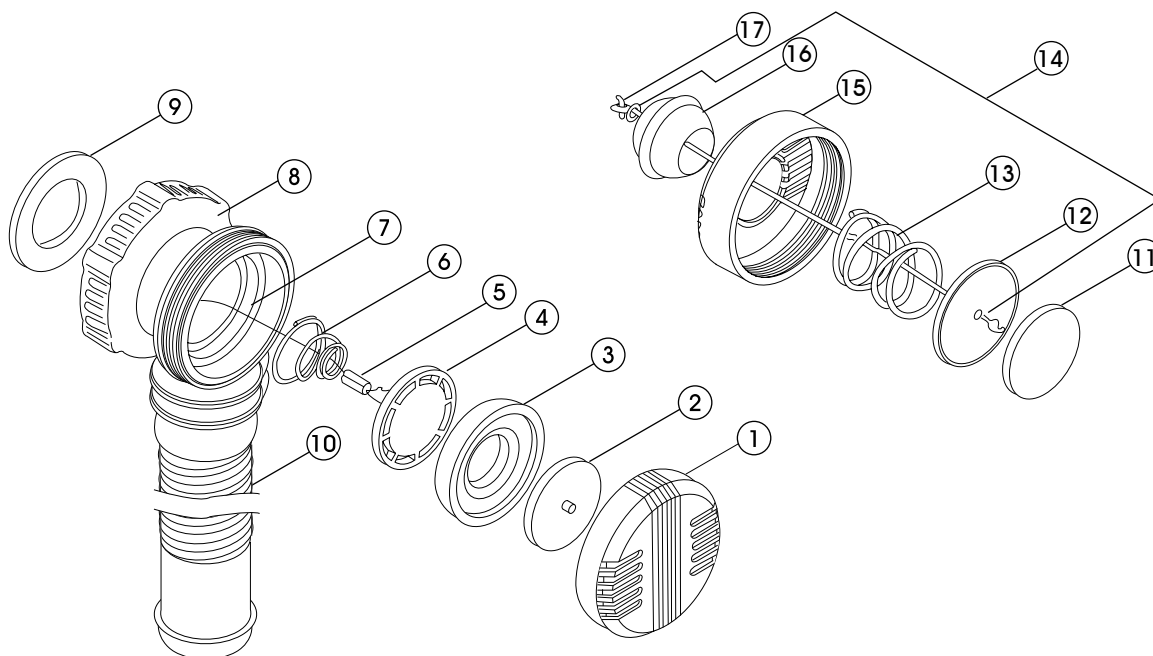

Quick valve / Safety valve for ecodiver gear set

No.	Code	Description
1	3302080126	EXSHAUST CAP QV S/M
2	3301200021	SPRING QV : ECODIVER S/M
3	3302080127	VALVE LEVER QV S/M
4	3301900001	COPPER NUT FOR STEEL CABLE FOR B.C.
5	3303480014	GASKET QV : ECODIVER S/M
6	3301200003	WIRE FOR B.C.
7	3302080128	VALVE CASE QV S/M
8	3303480010	GASKET L QV : ECODIVER S/M
9	3302180007	CORRUGATED HOSE QV S/M

No.	Code	Description
10	3303480013	VALVE SV ECODIVER
11	3302080129	VALVE RETAINER SV ECODIVER
12	3301200020	SPRING SV ECODIVER
13	3302080130	COVER SV ECODIVER

Quick valve / Safety valve for apollo 2000

No.	Code	Description
1	3302080131	EXHAUST CAP QV : APOLLO2000 SONF
2	3303480016	EXHAUST VALVE QV
3	3303480017	QV-4B HOUSING FOR B.C.
4	3302080132	QV-4B VALVE LEVER FOR B.C
5	3301900001	COPPER NUT FOR STEEL CABLE FOR B.C.
6	3301200023	QV-4B HOUSING FOR B.C.
7	3301200003	WIRE FOR B.C.
8	3302080133	QV-4B VALVE HOUSING FOR B.C
9	3303480018	GASKET QV : FOR APOLLO 2000 SONF
10	3302180008	BELLOWS : FOR APOLLO 2000 SONF

No.	Code	Description
11	3303480011	VALVE SV : FOR ECO DIVER, SONF
12	3302080134	VALVE RETAINER SV : FOR APOLLO 2000, SONF
13	3301200022	SPRING SV : FOR APOLLO 2000, SONF
14	3990504002	WASHER (B) FOR B.C.
15	3302080135	COVER SV : FOR APOLLO 2000, SONF
16	3302080017	PULL KNOB FOR OVER PRESSURE VALVE - USD
17	3304080035	CORD FOR B.C. (1.5x35MM)